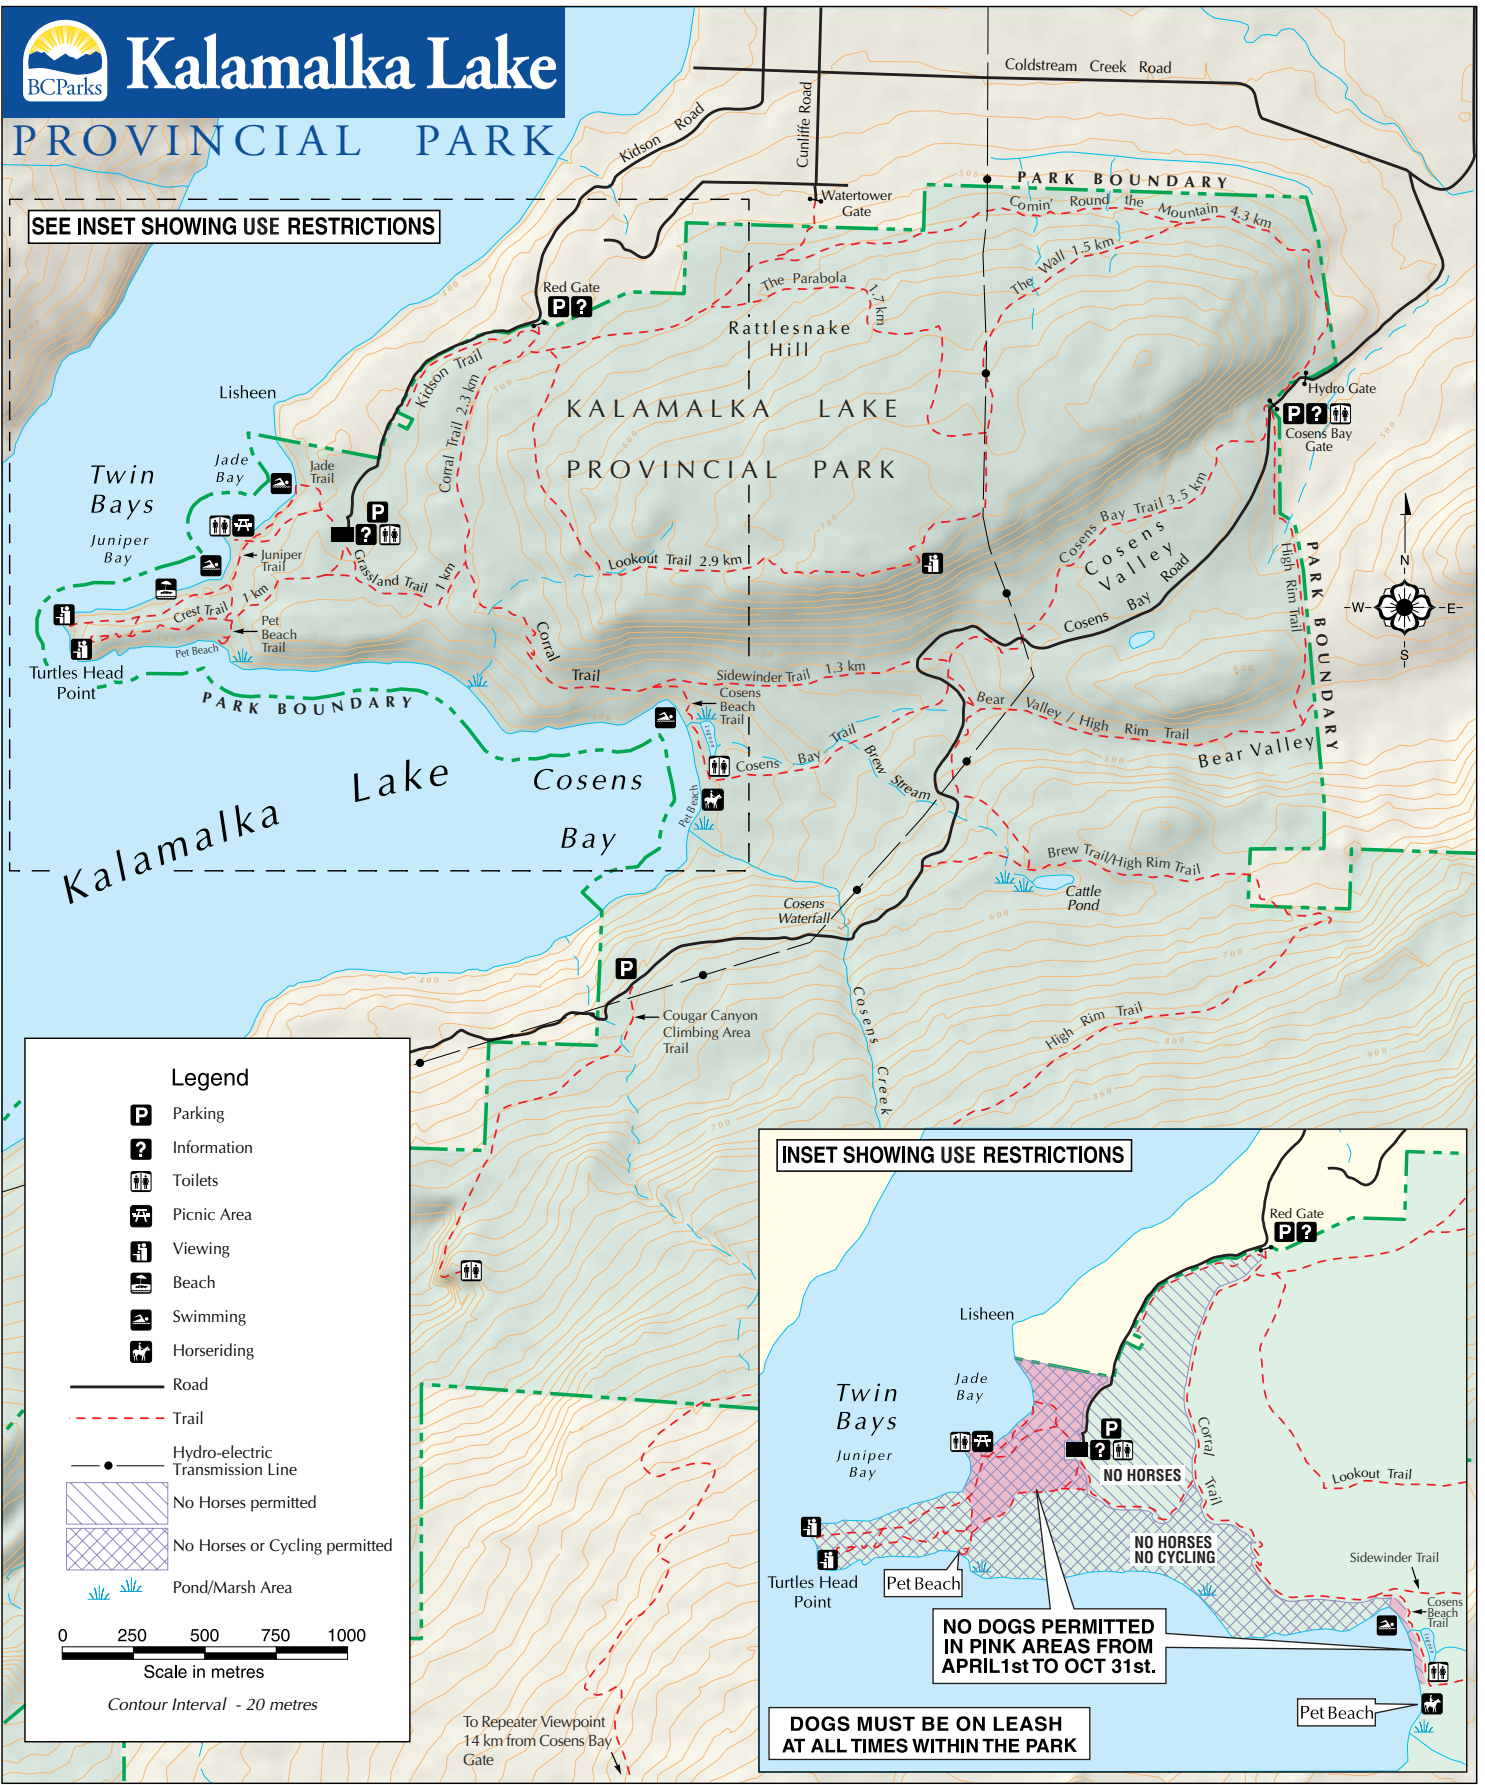

Kalamalka Lake

PROVINCIAL PARK

SEE INSET SHOWING USE RESTRICTIONS

Legend

- Parking
- Information
- Toilets
- Picnic Area
- Viewing
- Beach
- Swimming
- Horseriding
- Road
- Trail
- Hydro-electric Transmission Line
- No Horses permitted
- No Horses or Cycling permitted
- Pond/Marsh Area

Scale in metres

Contour Interval - 20 metres

To Repeater Viewpoint
14 km from Cosens Bay Gate

INSET SHOWING USE RESTRICTIONS

NO DOGS PERMITTED
IN PINK AREAS FROM
APRIL 1st TO OCT 31st.

DOGS MUST BE ON LEASH
AT ALL TIMES WITHIN THE PARK