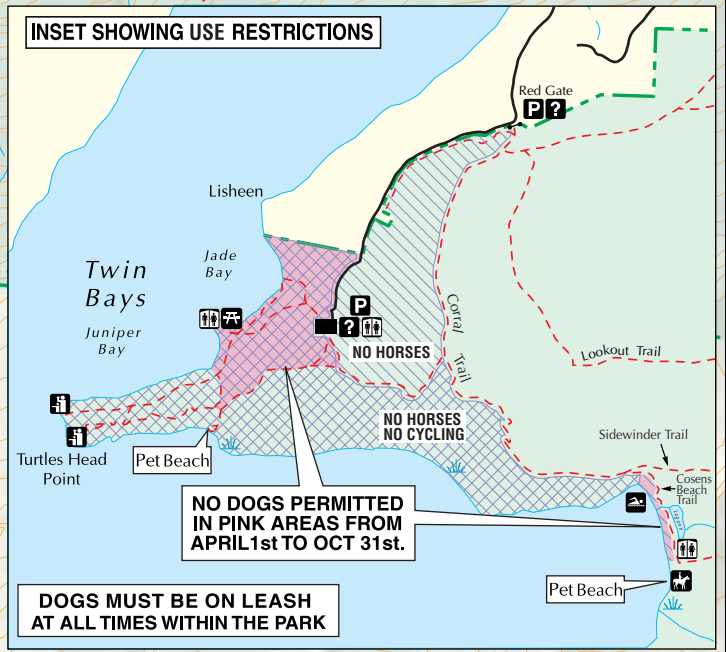

Kalamalka Lake

PROVINCIAL PARK

SEE INSET SHOWING USE RESTRICTIONS

Legend

- Parking
- Information
- Toilets
- Picnic Area
- Viewing
- Beach
- Swimming
- Horseriding
- Road
- Trail
- Hydro-electric Transmission Line
- No Horses permitted
- No Horses or Cycling permitted
- Pond/Marsh Area

Scale in metres

Contour Interval - 20 metres

To Repeater Viewpoint
14 km from Cosens Bay Gate

INSET SHOWING USE RESTRICTIONS

NO DOGS PERMITTED
IN PINK AREAS FROM
APRIL 1st TO OCT 31st.

DOGS MUST BE ON LEASH
AT ALL TIMES WITHIN THE PARK